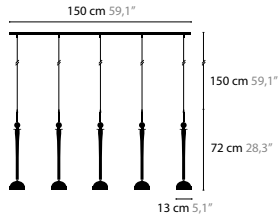

12830 / 12831 H5