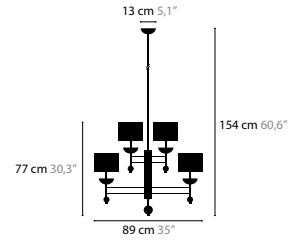

SWEET SYMPHONY

DESIGN BY COEN MUNSTERS

12840 H9

SWEET SYMPHONY H1

BASE: 1 X GU10 / 220V / MAX. 50W

12810 BLACK GLASS COLOURS 00 01 02 05 10 12 16
12811 CLEAR GLASS COLOURS 00 01 02 05 10 12 16

SWEET SYMPHONY H3

BASE: 3 X GU10 / 220V / MAX. 50W

12820 BLACK GLASS COLOURS 00 01 02 05 10 12 16
12821 CLEAR GLASS COLOURS 00 01 02 05 10 12 16

SWEET SYMPHONY H5

BASE: 5 X GU10 / 220V / MAX. 50W

12830 BLACK GLASS COLOURS 00 01 02 05 10 12 16
12831 CLEAR GLASS COLOURS 00 01 02 05 10 12 16

SWEET SYMPHONY H9

BASE: 9 X E27 / 220V / MAX. 40W

12840 CLEAR GLASS COLOURS 00 01 02 05 10 12 16 SHADE 301 310 320 377 391

SWEET SYMPHONY W1

BASE: 1 X E27 / 220V / MAX. 40W

12850 BLACK GLASS COLOURS 00 01 02 05 10 12 16 SHADE 301 310 320 377 391
12851 CLEAR GLASS COLOURS 00 01 02 05 10 12 16 SHADE 301 310 320 377 391

SHADE		
	301	WHITE
	310	CREME
	320	BLACK
	377	BROWN
	391	RED

COLOURS		
	00	BRILLIANT BRASS
	01	SATIN BRASS
	02	CHROME
	05	BRONZE
	10	BLACK MATT
	12	BLACK GLOSSY
	16	MATT NICKEL

GENERAL INFORMATION: - ORGANZA SHADES
- GLASS BALLS: OPTICAL GLASS

OTHER COLOURS
ON REQUEST