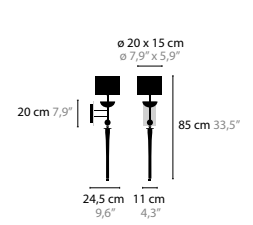

12850 / 12851 W1

SWEET SYMPHONY H1

BASE: 1 X GU10 / 220V / MAX. 50W

12810 BLACK GLASS COLOURS 00 01 02 05 10 12 16
12811 CLEAR GLASS COLOURS 00 01 02 05 10 12 16

SWEET SYMPHONY H3

BASE: 3 X GU10 / 220V / MAX. 50W

12820 BLACK GLASS COLOURS 00 01 02 05 10 12 16
12821 CLEAR GLASS COLOURS 00 01 02 05 10 12 16

SWEET SYMPHONY H5

BASE: 5 X GU10 / 220V / MAX. 50W

12830 BLACK GLASS COLOURS 00 01 02 05 10 12 16
12831 CLEAR GLASS COLOURS 00 01 02 05 10 12 16

SWEET SYMPHONY H9

BASE: 9 X E27 / 220V / MAX. 40W

12840 CLEAR GLASS COLOURS 00 01 02 05 10 12 16 SHADE 301 310 320 377 391

SWEET SYMPHONY W1

BASE: 1 X E27 / 220V / MAX. 40W

12850 BLACK GLASS COLOURS 00 01 02 05 10 12 16 SHADE 301 310 320 377 391
12851 CLEAR GLASS COLOURS 00 01 02 05 10 12 16 SHADE 301 310 320 377 391

SHADE		
	301	WHITE
	310	CREME
	320	BLACK
	377	BROWN
	391	RED

COLOURS		
	00	BRILLIANT BRASS
	01	SATIN BRASS
	02	CHROME
	05	BRONZE
	10	BLACK MATT
	12	BLACK GLOSSY
	16	MATT NICKEL

GENERAL INFORMATION: - ORGANZA SHADES
- GLASS BALLS: OPTICAL GLASS

OTHER COLOURS
ON REQUEST