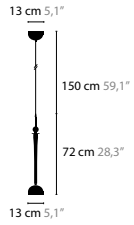

SWEET SYMPHONY

DESIGN BY COEN MUNSTERS

12810 / 12811 H1