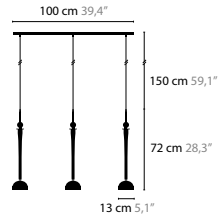

12820 / 12821 H3